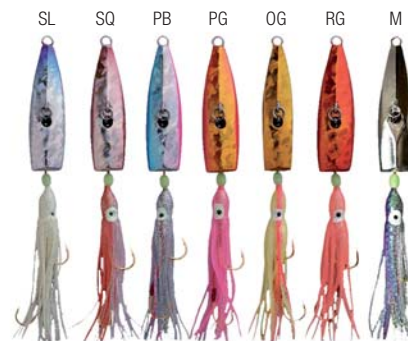

WAKI

JIG INCHIKU MARUGO NAMARI

JIG INCHIKU MARUGO SINKER

INCHIKU MS-2

Size	Price
72 gr	€ 14,46
112 gr	€ 14,90
150 gr	€ 15,66
220 gr	€ 18,00

INCHIKU SE-23

Size	Price
80 gr	€ 22,60
110 gr	€ 23,20
140 gr	€ 24,00

JIG INCHIKU SHAKE BAIT

MARUGO SINKER
Change Bait Set / € 5,90

NEUTRAL PINK

MARUGO NAMARI
Change Bait Set / € 5,90

12 # 36 # 41 # 8 # 60 # 20

NEW LAMPADA A LED 2 VELOCITÀ DI INTERMITTENZA

COLOR

RED
GREEN
WHITE
BLUE

NEW AMI A 2 DOUBLE HOOK "SODE" INOX

Size: 3
Price: € 2,60

Size: 5
Price: € 2,10

Size: 7
Price: € 1,70

Size: 9
Price: € 1,65

NEW CASTING RUBBER JIG

SIZE:
14 g / € 14,00
21 g / € 16,00

SIDE STYLE